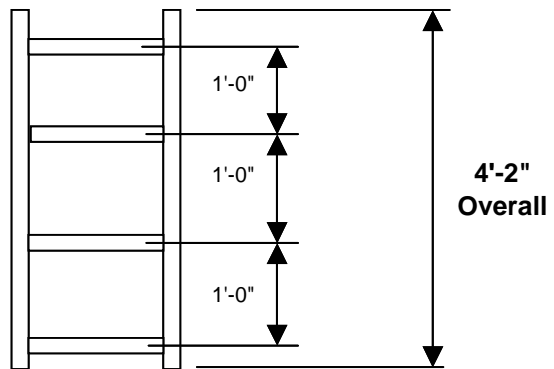

**BASEMENT
WINDOW
SYSTEMS**

Basement Egress Windows Made Easy!
www.boman-kemp.com

4'-0" Escape Ladder (3 Rung)

5'-0" Escape Ladder (4 Rung)

6'-0" Escape Ladder (5 Rung)