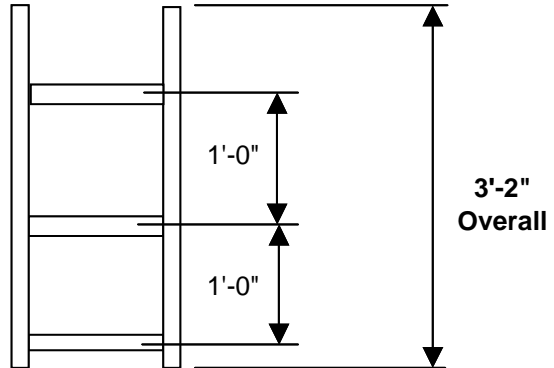

**BASEMENT
WINDOW
SYSTEMS**

Basement Egress Windows Made Easy!
www.boman-kemp.com

4'-0" Escape Ladder (3 Rung)

5'-0" Escape Ladder (4 Rung)

6'-0" Escape Ladder (5 Rung)